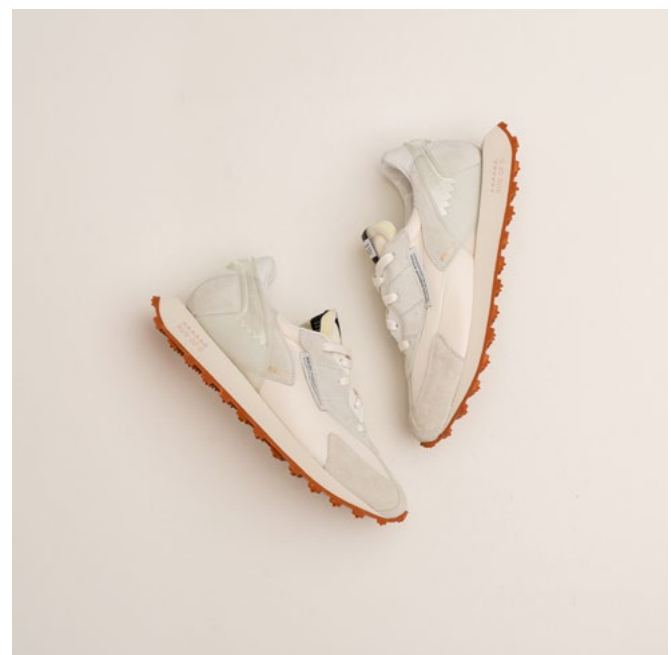

LIGHT/B

family GENESIS

sizes

art. 40039 man 39 40 41 42 43 44 45 46
art. 9378 woman 35 36 37 38 39 40 41