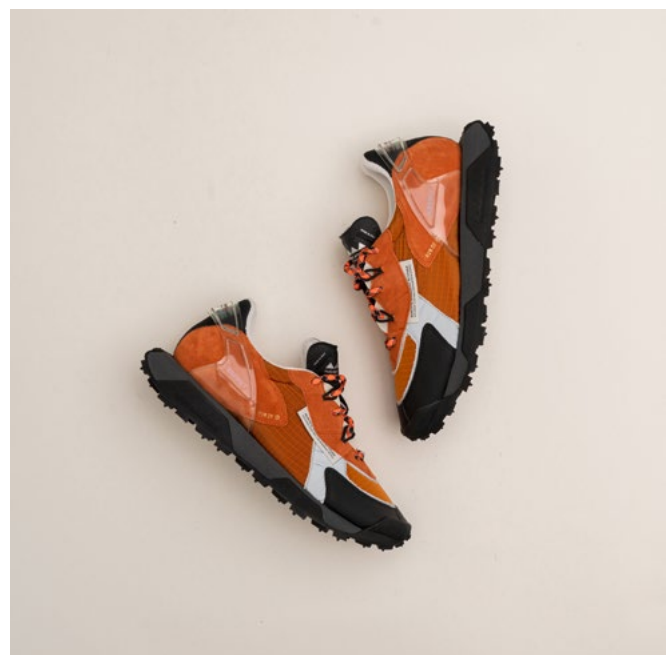

HIKE/THREE

family HIKE

sizes

art. 40038 man 39 40 41 42 43 44 45 46

art. 9377 woman 35 36 37 38 39 40 41