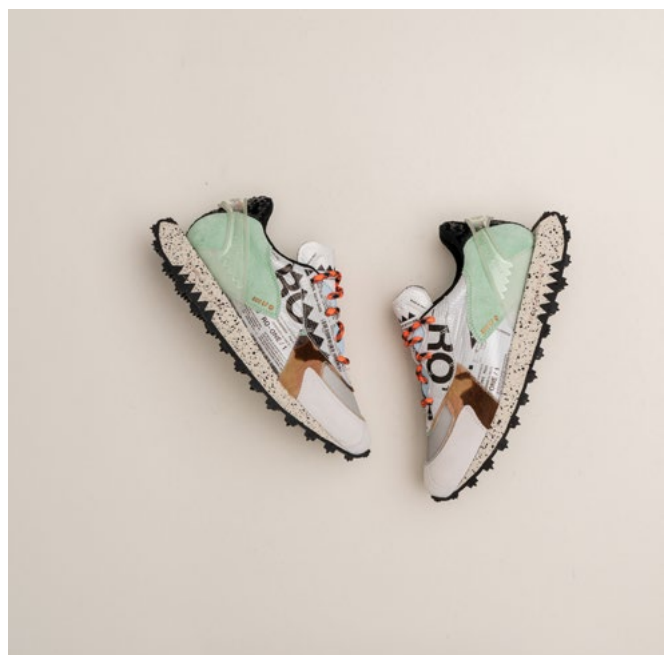

# MINTED

family RO-1

sizes

art. 40038 man

39 40 41 42 43 44 45 46

art. 9377 woman

35 36 37 38 39 40 41