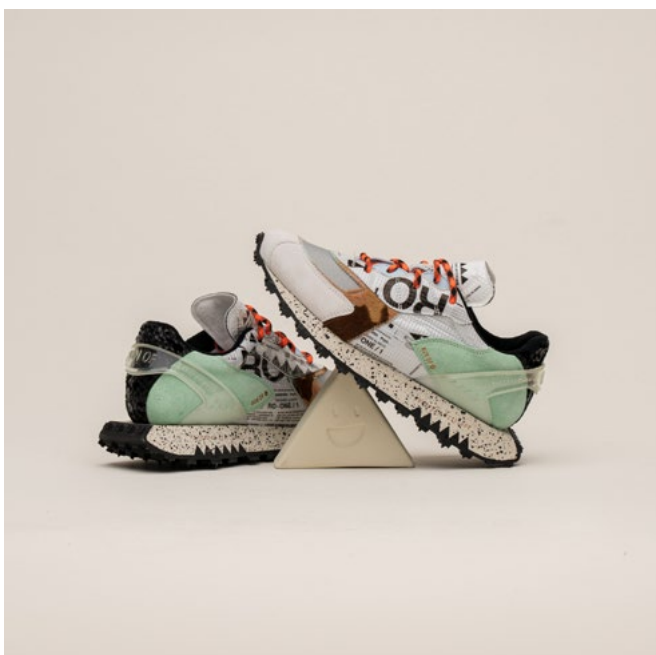

# MINTED

family RO-1

sizes

art. 40038 man

39 40 41 42 43 44 45 46

art. 9377 woman

35 36 37 38 39 40 41