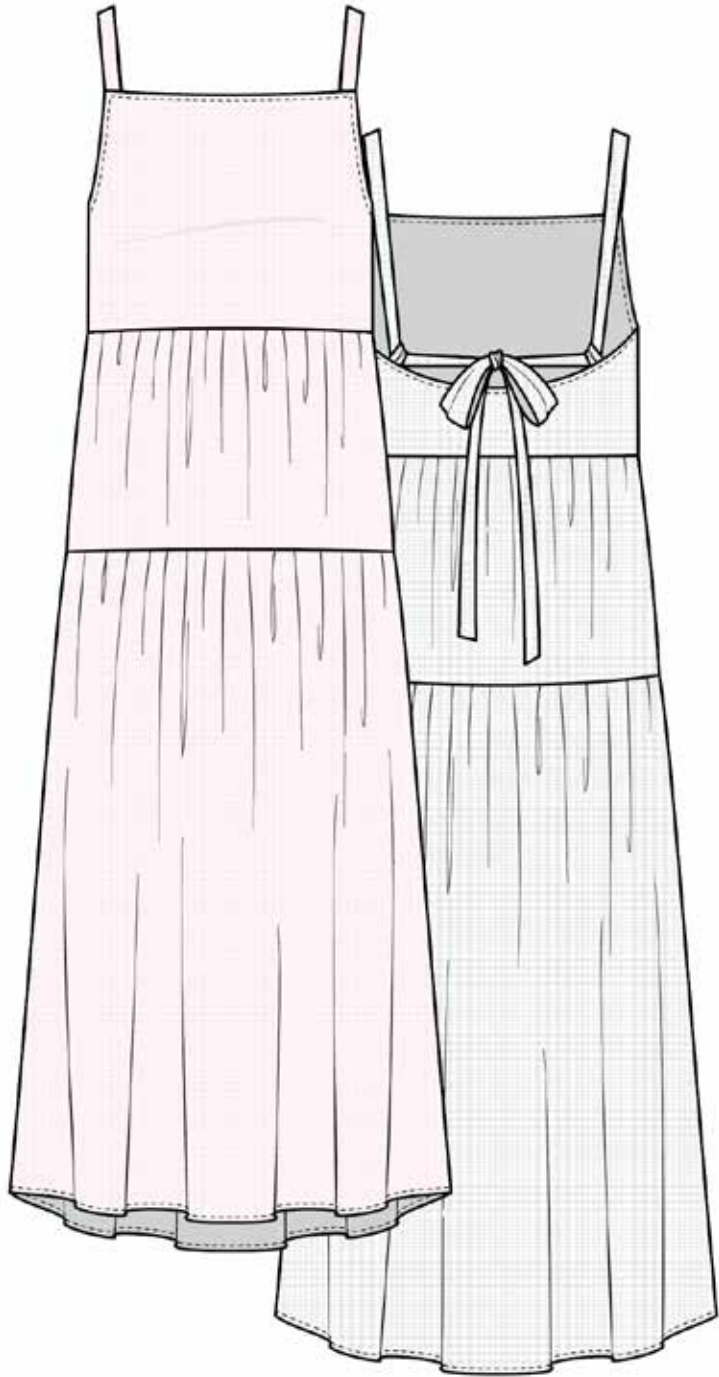

SHADOW PLAID

43% RAYON 29% COTTON 28% LINEN | AVAILABLE IN XS - L

WHITE

SUNBEAM

ORCHID
ROSE