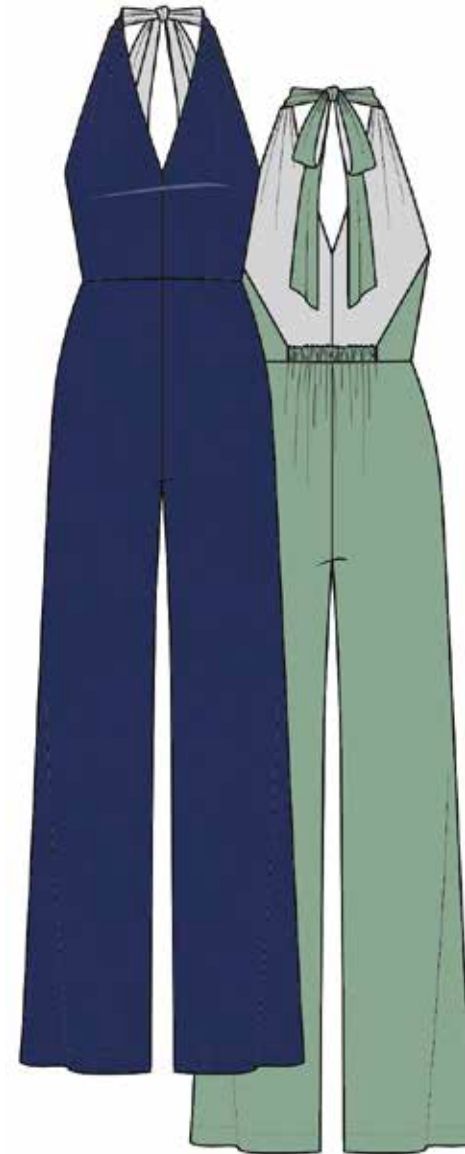

SOFT
INDIGO

CRYSTAL
WATER

CEDAR
GREEN

MIDNIGHT
ROYAL

#B4322-C91-302

SIDE SLIT BUTTON DOWN SHIRT

XL AVAILABLE

A/R 2.5

#B4454-C91-302

SMOCKED WAIST CAMI

#B4273-C91-302

CROPPED NOTCH COLLAR SHORT

bella dahl

#B3456-C91-302
RUFFLE WAIST SHORT
NOT AVAILABLE IN WHITE

#B3473-C91-302
SMOCKED WIDE LEG CROP
NOT AVAILABLE IN WHITE

#B4325-C91-302
SMOCKED BODICE TOP

#B6417-C91-302
WRAP FRONT MINI DRESS
NOT AVAILABLE IN WHITE

A/R 2.5

#B6754-C91-302
LOW BACK HALTER JUMPSUIT
NOT AVAILABLE IN WHITE

bella dahl

BRAID DETAIL TENCEL DENIM

100% TENCEL | AVAILABLE IN XS - L

LIGHT
INDIGO
WASH

#B3471-549-973
BRAIDED WAISTBAND SHORT

A/R 2.5

#B6506-549-973
BRAIDED TRIM BIAS DRESS

#B4365-549-973
BRAIDED STRAP FITTED TOP

bella dahl

#B4455-549-973
BRAIDED YOKE BUTTON DOWN

#B4499-549-973
SLEEVELESS BUTTON DOWN WITH BRAIDED TRIM