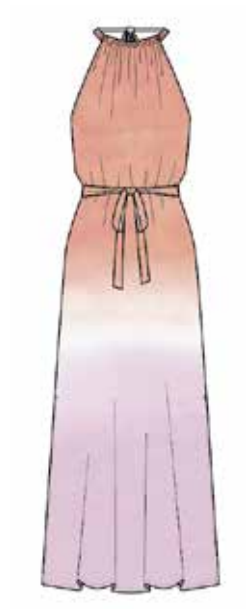

#B3471-549-973
BRAIDED WAISTBAND SHORT

A/R 2.5

#B6506-549-973
BRAIDED TRIM BIAS DRESS

#B4365-549-973
BRAIDED STRAP FITTED TOP

bella dahl

#B4455-549-973
BRAIDED YOKE BUTTON DOWN

#B4499-549-973
SLEEVELESS BUTTON DOWN WITH BRAIDED TRIM

ORCHID SUNSET DYE

100% VISCOSE | AVAILABLE IN XS - L

ORCHID
SUNSET
DYE

#B4352-C91-514

SLEEVELESS KNOT BACK TANK

#B4322-C91-514

SIDE SLIT BUTTON DOWN SHIRT

XL AVAILABLE

#B6720-C91-514

SMOCKED WAIST HALTER MIDI DRESS

#B3474-C91-514

HIGH WAISTED FLOWY SHORT

PUCKER PLAID

99.5% TENCEL 0.5% SPANDEX | AVAILABLE IN XS - L

SUNBEAM
PLAID

PEACH
BLOSSOM
PLAID

#B4997-E79-304
SLEEVELESS SMOCKED TOP

A/R 2.5

#B4962-E79-304
LONG SLEEVE POCKET BUTTON DOWN

bella dahl

FLORAL BLOOM PRINT

100% RAYON | AVAILABLE IN XS - L

SUNBEAM
BLOOM
PRINT

AQUA
BLOOM
PRINT