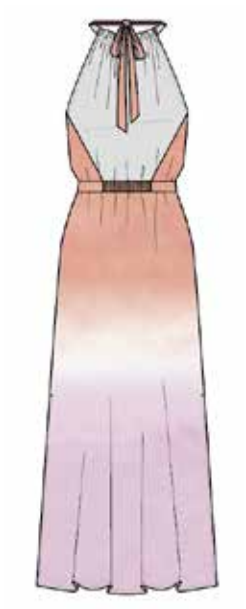

#B3471-549-973
BRAIDED WAISTBAND SHORT

A/R 2.5

#B6506-549-973
BRAIDED TRIM BIAS DRESS

#B4365-549-973
BRAIDED STRAP FITTED TOP

bella dahl

#B4455-549-973
BRAIDED YOKE BUTTON DOWN

#B4499-549-973
SLEEVELESS BUTTON DOWN WITH BRAIDED TRIM

ORCHID SUNSET DYE

100% VISCOSE | AVAILABLE IN XS - L

ORCHID
SUNSET
DYE

#B4352-C91-514

SLEEVELESS KNOT BACK TANK

#B4322-C91-514

SIDE SLIT BUTTON DOWN SHIRT

XL AVAILABLE

#B6720-C91-514

SMOCKED WAIST HALTER MIDI DRESS

#B3474-C91-514

HIGH WAISTED FLOWY SHORT

PUCKER PLAID

99.5% TENCEL 0.5% SPANDEX | AVAILABLE IN XS - L

SUNBEAM
PLAID

PEACH
BLOSSOM
PLAID

#B4997-E79-304
SLEEVELESS SMOCKED TOP

A/R 2.5

#B4962-E79-304
LONG SLEEVE POCKET BUTTON DOWN

bella dahl

FLORAL BLOOM PRINT

100% RAYON | AVAILABLE IN XS - L

SUNBEAM
BLOOM
PRINT

AQUA
BLOOM
PRINT