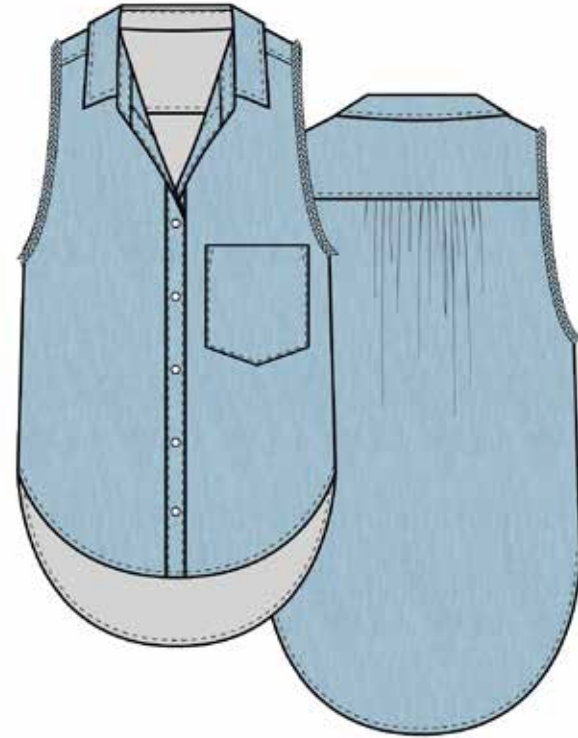

#B6417-C91-302
WRAP FRONT MINI DRESS
NOT AVAILABLE IN WHITE

A/R 2.5

#B6754-C91-302
LOW BACK HALTER JUMPSUIT
NOT AVAILABLE IN WHITE

bella dahl

BRAID DETAIL TENCEL DENIM

100% TENCEL | AVAILABLE IN XS - L

LIGHT
INDIGO
WASH

#B3471-549-973
BRAIDED WAISTBAND SHORT

A/R 2.5

#B6506-549-973
BRAIDED TRIM BIAS DRESS

#B4365-549-973
BRAIDED STRAP FITTED TOP

bella dahl

#B4455-549-973
BRAIDED YOKE BUTTON DOWN

#B4499-549-973
SLEEVELESS BUTTON DOWN WITH BRAIDED TRIM

ORCHID SUNSET DYE

100% VISCOSE | AVAILABLE IN XS - L

ORCHID
SUNSET
DYE

#B4352-C91-514

SLEEVELESS KNOT BACK TANK

#B4322-C91-514

SIDE SLIT BUTTON DOWN SHIRT

XL AVAILABLE