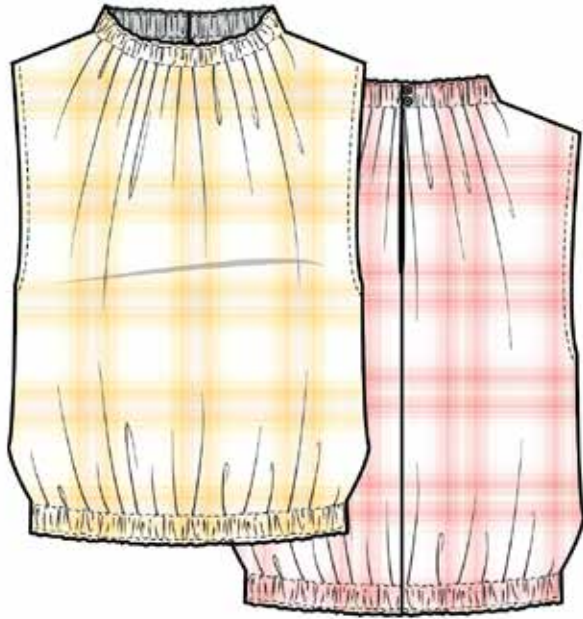

ORCHID SUNSET DYE

100% VISCOSE | AVAILABLE IN XS - L

ORCHID
SUNSET
DYE

#B4352-C91-514

SLEEVELESS KNOT BACK TANK

#B4322-C91-514

SIDE SLIT BUTTON DOWN SHIRT

XL AVAILABLE

#B6720-C91-514

SMOCKED WAIST HALTER MIDI DRESS

#B3474-C91-514

HIGH WAISTED FLOWY SHORT

PUCKER PLAID

99.5% TENCEL 0.5% SPANDEX | AVAILABLE IN XS - L

SUNBEAM
PLAID

PEACH
BLOSSOM
PLAID

#B4997-E79-304
SLEEVELESS SMOCKED TOP

A/R 2.5

#B4962-E79-304
LONG SLEEVE POCKET BUTTON DOWN

bella dahl

FLORAL BLOOM PRINT

100% RAYON | AVAILABLE IN XS - L

SUNBEAM
BLOOM
PRINT

AQUA
BLOOM
PRINT