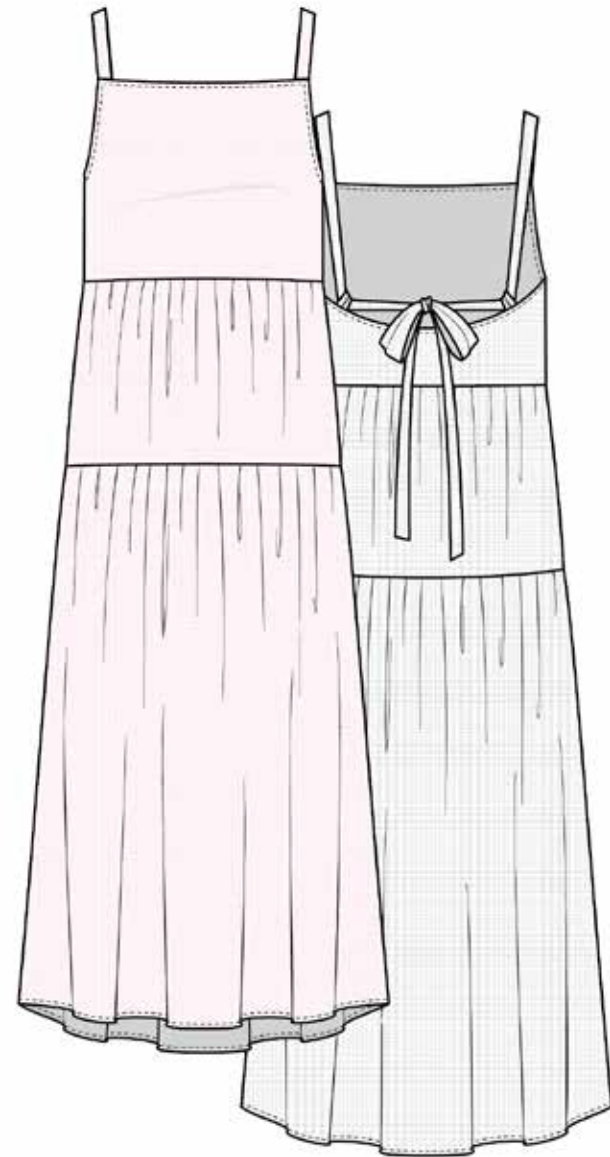

bella dahl

SHADOW PLAID

43% RAYON 29% COTTON 28% LINEN | AVAILABLE IN XS - L

WHITE

SUNBEAM

ORCHID
ROSE

#B4187-E83-302
LONG SLEEVE HIGH LOW HEM SHIRT

#B6544-E83-302
TIE BACK TIERED DRESS